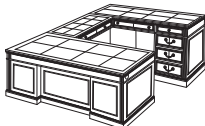

Right Executive "U"	Desk and Credenza:	7603-57 (R)	72	108	30	652	150.8	$ 5987.00
	• Drop-front keyboard drawer with pencil tray	-570 Left Sgl Ped Desk	72	36	30	305	59.2	2583.00
Left Executive "U"	• Box / box with removable dividers / file drawer per pedestal • Knee-hole lock secures bottom two drawers in each pedestal • Cable accessible via grommets in side panels	-571 Right Sgl Ped Cred	72	24	30	237	42.5	2051.00
		-59 Bridge	48	24	30	110	8.7	1353.00
	Bridge:	7603-58 (L)	72	108	30	652	150.8	$ 5987.00
	• Drop-front keyboard drawer with pencil tray	-580 Right Sgl Ped Desk	72	36	30	305	59.2	2583.00
	• Cable grommet in approach panel	-581 Left Sgl Ped Cred	72	24	30	237	42.5	2051.00
		-59 Bridge	48	24	30	110	8.7	1353.00