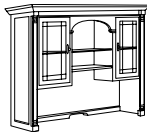

CURIO OVERHEAD STORAGE
7665-44
W73 D16.5 H50

- Two cabinets, each with an adjustable glass shelf.
- Center has one adjustable and one fixed shelf.
- Canister light in each cabinet.
- Task light.
- 21.5" center vertical clearance.
- For use with -21, -22, -570, -580, -480.