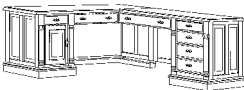

COMPUTER "L" DESK
7665-48
W72 D78.75 H30

Consists of:
-480 Left Single Computer Pedestal Desk
W72 D30 H30
-489 Right Single Pedestal Return
W48.75 D21 H30

DESK FEATURES:

- Drop-front, pull-out keyboard tray.
- Power manager / surge protector in back of keyboard tray.
- Writing board / felt-lined box drawer with pencil tray / cabinet pedestal.
- Ventilating tower computer cabinet with three CD / storage drawers and cable access cabinet measures 10" x 20" x 18.25".
- Back panel opens for access to CPU compartment.
- Kneehole shelf.

RETURN FEATURES:

- Center drawer / keyboard drawer with drop-front.
- Writing board / felt-lined box / box with adjustable dividers / locking file drawer.