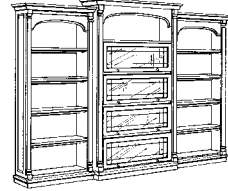

CURIO OVERHEAD STORAGE
7665-44
W73 D16.5 H50

- Two cabinets, each with an adjustable glass shelf.
- Center has one adjustable and one fixed shelf.
- Canister light in each cabinet.
- Task light.
- 21.5" center vertical clearance.
- For use with -21, -22, -570, -580, -480.

LATERAL FILE
7665-16
W36 D24 H30.5

- Two locking file drawers.
- Equipped with anti-tip device.

THREE DOOR BARRISTER BOOKCASE
7665-04
W42 D17.5 H56.5

FOUR DOOR BARRISTER BOOKCASE
7665-06
W42 D17.5 H71.5

CENTER LIBRARY BOOKCASE
7665-203
W48 D19.5 H82