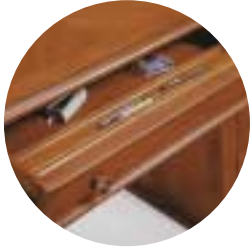

ALSO AVAILABLE:

JR. EXECUTIVE DESK

7490-34
W66 D30 H30

- Drop-front center / keyboard drawer with pencil tray and cable access.
- Box / box / file drawer per pedestal.
- Bottom box drawer has removable dividers.
- Bottom two drawers lock via knee-hole located lock.
- Cable grommet in both end panels.
- Knee-hole shelf.

- Drop-front center / keyboard drawer with pencil tray and cable access.
- Box / box drawer in left pedestal.
- File drawer in right pedestal.
- Cable grommet in both end panels.

- Drop-front center / keyboard drawer with pencil tray and cable access.
- Box / box / file drawer per pedestal.
- Bottom box drawer has removable dividers.
- Bottom two drawers lock via knee-hole located lock.

- Drop-front center / keyboard drawer with pencil tray and cable access.
- Box / box / file drawer in left pedestal; bottom box drawer has removable dividers; bottom two drawers lock via knee-hole located lock.
- Box / computer storage cabinet in right pedestal; cabinet is ventilated and has a removable shelf; cable accessible.
- Cable grommet in both end panels.

SOHO