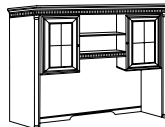

OVERHEAD STORAGE

7490-62

W74 D14 H46

ALSO AVAILABLE:

OVERHEAD STORAGE

7490-44

W68 D14 H46

- Center fixed and adjustable shelf.
- Two cabinets, each with an adjustable shelf.
- Task light.