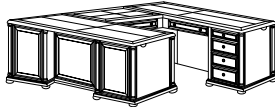

EXECUTIVE RIGHT "U" DESK

7490-78

W72 D108 H30

Consists of:

- -570 Left Single Pedestal Desk
  W72 D36 H30
- -571 Right Single Pedestal Credenza
  W72 D24 H30
- -59 U Bridge
  W48 D24 H27

ALSO AVAILABLE:

EXECUTIVE LEFT "U" DESK

7490-79

W72 D108 H30

Consists of:

- -580 Right Single Pedestal Desk
- -581 Left Single Pedestal Credenza
- -59 U Bridge

DESK & CRENZENZA FEATURES:

- Drop-front center / keyboard drawer with pencil tray and cable access.
- Box / box / file drawer pedestal.
- Bottom box drawer has removable dividers.
- Bottom two drawers lock via kneehole located lock.
- Cable grommet in end panels.

BRIDGE FEATURES:

- Drop-front center / keyboard drawer with pencil tray and cable access.
- Cable grommet in modesty panel.