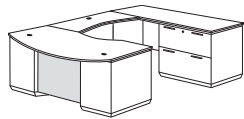

Right Lateral File Bow Front "U"	Desk:	7023/7024-537B (R)	72	114	30	693	113.8	$ 5731.00
	• Box / box / file drawer	-570B Exec L Sgl Bow Desk	72	42	30	325	65.3	2550.00
Left Lateral File Bow Front "U"	• Pencil tray in top box drawer	-547 R Sgl Lateral File Credenza	72	24	30	268	40.2	2556.00
	• Knee-hole locking pedestal	-59 "U" Bridge	48	24	30	100	8.3	625.00

	Credenza:	7023/7024-538B (L)	72	114	30	693	113.8	$ 5731.00
	• Two lateral file drawers	-580B Exec R Sgl Bow Desk	72	42	30	325	65.3	2550.00
	• Central locking pedestal	-548 L Sgl Lateral File Credenza	72	24	30	268	40.2	2556.00
	• Cable grommet in modesty panel	-59 "U" Bridge	48	24	30	100	8.3	625.00