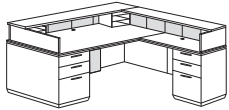

ITEM	DESCRIPTION	MODEL	W"	D"	H"	WT. (lbs.)	CUBIC FT.	LIST PRICE
Right Reception Desk (Flat Pack)	• Box with a pencil tray / box with a removable divider / file drawer per pedestal	7023/7024-66FP (R)	72	84	42	560	76.6	$ 4079.00
		-681 Desk Top, Modesty, Desk Hutch				140	22.1	1250.00
Left Reception Desk (Flat Pack)	• Grommets on tops	-363 Desk Left Assembled Pedestal				130	14.3	846.00
	• Desk with riser: 72" x 36" x 42.5"	-5702 Desk Support Pedestal				60	14.3	537.00
	• Return with riser: 48" x 25" x 42.5"	-1791 R Return, Modesty, Return Hutch				130	16.0	776.00
	• Two letter tray organizers	-212 Credenza/Return R Assem Ped				100	9.9	670.00
		7023/7024-67FP (L)	72	84	42	560	76.6	$ 4079.00
		-691 Desk Top, Modesty, Desk Hutch				140	22.1	1250.00
		-362 Desk Right Assembled Ped				130	14.3	846.00
		-5802 Desk Support Pedestal				60	14.3	537.00
		-1891 L Return, Modesty, Return Hutch				130	16.0	776.00
		-213 Credenza/Return L Assem Ped				100	9.9	670.00