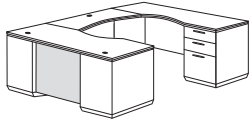

ITEM	DESCRIPTION	MODEL	W"	D"	H"	WT. (lbs.)	CUBIC FT.	LIST PRICE
Right Executive "U"	• Box / box / file drawer per pedestal • Pencil tray in top box drawer	7023/7024-57 (R)	72	108	30	624	103.6	$ 5203.00
		-570 Exec L Sgl Ped Desk	72	36	30	296	55.1	2463.00
Left Executive "U"	• Knee-hole locking pedestals • Grommets in corners of desk top • Cable grommet in approach panel of credenza • Bridge has cable grommet in top panel	-571 Exec R Sgl Ped Cred	72	24	30	228	40.2	2115.00
		-59 "U" Bridge	48	24	30	100	8.3	625.00
		7023/7024-58 (L)	72	108	30	624	103.6	$ 5203.00
		-580 Exec R Sgl Ped Desk	72	36	30	296	55.1	2463.00
		-581 Exec L Sgl Ped Cred	72	24	30	228	40.2	2115.00
		-59 "U" Bridge	48	24	30	100	8.3	625.00