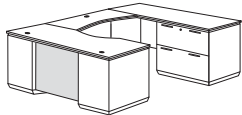

Bridge:
• Cable grommet in top panel

Right Lateral File "U"	Desk:	7023/7024-537 (R)	72	108	30	664	103.6	$ 5644.00
	• Box / box / file drawer	-570 Exec Left Sgl Ped Desk	72	36	30	296	55.1	2463.00
Left Lateral File "U"	• Pencil tray in top box drawer	-547 R Sgl Lateral File Cred	72	24	30	268	40.2	2556.00
	• Grommets in top corners	-59 "U" Bridge	48	24	30	100	8.3	625.00

	Credenza:	7023/7024-538 (L)	72	108	30	664	103.6	$ 5644.00
	• Two lateral file drawers	-580 Exec R Sgl Ped Desk	72	36	30	296	55.1	2463.00
	• Central locking pedestal	-548 L Sgl Lateral File Cred	72	24	30	268	40.2	2556.00
		-59 "U" Bridge	48	24	30	100	8.3	625.00

Bridge:
• Cable grommet in top panel