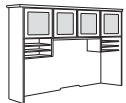

Overhead Storage	• Two cabinets with frosted glass doors • Two letter compartments, each with two removable shelves • Cable accessible, including 1" grommet for optional task light installation • 24" center vertical clearance for monitor • For use with -21, -21FP, -215, -215FP, -20, -571, -581, -547, -548, -527, -528	7023/7024-62	72	16	42	150	39.0	$ 2140.00