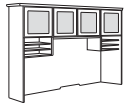

Overhead Storage	• Two cabinets with frosted glass doors • Letter storage • Cable accessible, including 1" grommet for optional task light installation • 24" center vertical clearance for monitor • For use with -19, -19FP	7023/7024-61	66	16	42	125	38.8	$ 2108.00