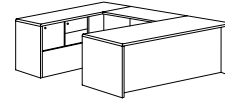

RIGHT / LEFT LATERAL FILE U DESK

7139-537538

W72 D104 H30

Consists of:

- -821 Desk Shell
- -831 Box / Box / File Pedestal
- -823 Bridge
- -825 Credenza Shell
- -835 Lateral File Pedestal