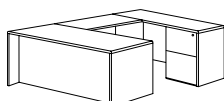

Consists of:

- -821 Desk Shell
- -831 Box / Box / File Pedestal
- -823 Bridge
- -825 Credenza Shell
- -833 File / File Pedestal

RIGHT / LEFT EXECUTIVE U DESK

7139-5758

W72 D104 H30