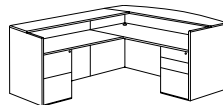

- 625 Right Peninsula Top
- 630 Peninsula Top Base
- 823 Bridge
- 825 Credenza Shell
- 833 File / File Pedestal

**RIGHT / LEFT BULLET U DESK**

**7139-747748**

W72 D104 H30

Consists of:

- 620 Bullet Top
- 630 Peninsula Top Base
- 823 Bridge
- 825 Credenza Shell
- 833 File / File Pedestal