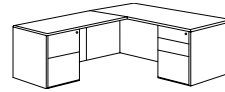

RIGHT / LEFT EXECUTIVE L DESK

7139-4748
W72 D84 H30

1. Consists of:
   -821 Desk Shell
   -831 Box / Box / File Pedestal
   -824 Return
   -833 File / File Pedestal