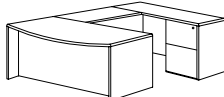

RIGHT / LEFT EXECUTIVE U WITH BOW FRONT DESK

7139-5758B

W72 D107 H30

Consists of:

- -822 Desk Shell with Bow Front
- -831 Box / Box / File Pedestal
- -823 Bridge
- -825 Credenza Shell
- -833 File / File Pedestal