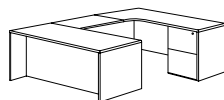

Consists of:

- -821 Desk Shell
- -831 Box / Box / File Pedestal
- -623 Bridge
- -622 Right Pedestal Corner Credenza Shell
- -833 File / File Pedestal

ALSO AVAILABLE:

LEFT EXECUTIVE CORNER U DESK

7139-79

W72 D108 H30

Consists of:

- -821 Desk Shell
- -831 Box / Box / File Pedestal
- -623 Bridge
- -621 Left Pedestal Corner Credenza Shell
- -833 File / File Pedestal

RIGHT EXECUTIVE CORNER U DESK

7139-78

W72 D108 H30