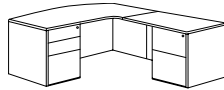

**72" EXECUTIVE DESK
WITH BOW FRONT**

7139-37
W72 D39 H30

1. Consists of:
   -822 Bow Top Desk Shell
   -831 Box / Box / File Pedestal
   -832 File / File Pedestal

72" EXECUTIVE DESK

7139-36
W72 D36 H30

1. Consists of:
   -821 Desk Shell
   -831 Box / Box / File Pedestal
   -832 File / File Pedestal

ALSO AVAILABLE:
66" EXECUTIVE DESK

7139-30
W66 D30 H30

1. Consists of:
   -921 Desk Shell
   -831 Box / Box / File Pedestal
   -832 File / File Pedestal

**STORAGE
CREDENZA**

7139-530
W72 D20 H30

- Box / box / file drawer on the right side; center two-door cabinet; file / file drawer on the left side.
- Sold fully assembled only.

RIGHT / LEFT EXECUTIVE L DESK

7139-4748
W72 D84 H30

1. Consists of:
   -821 Desk Shell
   -831 Box / Box / File Pedestal
   -824 Return
   -833 File / File Pedestal

**RIGHT EXECUTIVE L
WITH BOW FRONT DESK**

7139-50B
W72 D84 H30

1. Consists of:
   -322 Right Corner Desk with Bow Front
   -831 Box / Box / File Pedestal
   -324 Return
   -833 File / File Pedestal

ALSO AVAILABLE:

**LEFT EXECUTIVE L
WITH BOW FRONT DESK**

7139-51B
W72 D84 H30

1. Consists of:
   -321 Left Corner Desk with Bow Front
   -831 Box / Box / File Pedestal
   -324 Return
   -833 File / File Pedestal

**72" KNEEHOLE
CREDENZA**

7139-21
W72 D20 H30

1. Consists of:
   -825 Credenza Shell
   -834 Box / Box / File Pedestal
   -833 File / File Pedestal

ALSO AVAILABLE:
*66" KNEEHOLE
CREDENZA*

7139-19
W66 D20 H30

1. Consists of:
   -925 Credenza Shell
   -834 Box / Box / File Pedestal
   -833 File / File Pedestal

**RIGHT/LEFT JR. EXECUTIVE
L DESK**

7139-2728
W66 D78 H30

1. Consists of:
   -921 Desk Shell
   -831 Box / Box / File Pedestal
   -824 Return
   -833 File / File Pedestal

RIGHT / LEFT L DESK

7139-1718
W66 D66 H30

1. Consists of:
   -921 Desk Shell
   -831 Box / Box / File Pedestal
   -324 Return
   -833 File / File Pedestal