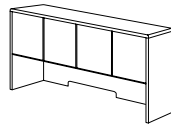

RIGHT / LEFT RECEPTION L DESK

7139-6667

W72 D72 H43

Consists of:

- -122 Reception Desk Shell
- -831 Box / Box / File Pedestal
- -124 Reception Return
- -125 Transaction Return Top
- -833 File / File Pedestal

OVERHEAD STORAGE

7139-826

W69.75 D14 H42

- Sold fully assembled only.
- 22.5" vertical clearance for monitor.
- Use with -21, -530, -825, -622, -621.