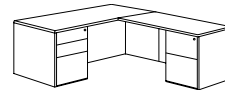

RIGHT / LEFT EXECUTIVE L DESK

7139-4748
W72 D84 H30

1. Consists of:
   -821 Desk Shell
   -831 Box / Box / File Pedestal
   -824 Return
   -833 File / File Pedestal