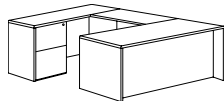

Consists of:

- -821 Desk Shell
- -831 Box / Box / File Pedestal
- -823 Bridge
- -825 Credenza Shell
- -833 File / File Pedestal

RIGHT / LEFT EXECUTIVE U DESK

7139-5758

W72 D104 H30