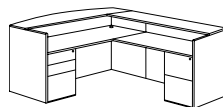

- 625 Right Peninsula Top
- 630 Peninsula Top Base
- 823 Bridge
- 825 Credenza Shell
- 833 File / File Pedestal

**RIGHT / LEFT BULLET U DESK**

**7139-747748**

W72 D104 H30

Consists of:

- 620 Bullet Top
- 630 Peninsula Top Base
- 823 Bridge
- 825 Credenza Shell
- 833 File / File Pedestal