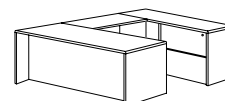

MARQUIS

VENEER COLLECTION 7139

4

RIGHT PENINSULA L DESK

7139-45

W72 D84 H30

Consists of:

- -624 Left Peninsula Top
- -630 Peninsula Top Base
- -824 Return
- -833 File / File Pedestal

ALSO AVAILABLE:

LEFT PENINSULA L DESK

7139-46

W72 D84 H30

Consists of:

- -625 Right Peninsula Top
- -630 Peninsula Top Base
- -824 Return
- -833 File / File Pedestal

RIGHT / LEFT EXECUTIVE U WITH BOW FRONT DESK

7139-5758B

W72 D107 H30

Consists of:

- -822 Desk Shell with Bow Front
- -831 Box / Box / File Pedestal
- -823 Bridge
- -825 Credenza Shell
- -833 File / File Pedestal

Consists of:

- -821 Desk Shell
- -831 Box / Box / File Pedestal
- -823 Bridge
- -825 Credenza Shell
- -833 File / File Pedestal

RIGHT / LEFT EXECUTIVE U DESK

7139-5758

W72 D104 H30

Consists of:

- -821 Desk Shell
- -831 Box / Box / File Pedestal
- -623 Bridge
- -622 Right Pedestal Corner Credenza Shell
- -833 File / File Pedestal

ALSO AVAILABLE:

LEFT EXECUTIVE CORNER U DESK

7139-79

W72 D108 H30

Consists of:

- -821 Desk Shell
- -831 Box / Box / File Pedestal
- -623 Bridge
- -621 Left Pedestal Corner Credenza Shell
- -833 File / File Pedestal

RIGHT EXECUTIVE CORNER U DESK

7139-78

W72 D108 H30

RIGHT / LEFT LATERAL FILE U DESK

7139-537538

W72 D104 H30

Consists of:

- -821 Desk Shell
- -831 Box / Box / File Pedestal
- -823 Bridge
- -825 Credenza Shell
- -835 Lateral File Pedestal

RIGHT / LEFT PERSONAL FILE U DESK

7139-507508

W72 D104 H30

Consists of:

- -821 Desk Shell
- -831 Box / Box File Pedestal
- -823 Bridge
- -825 Credenza Shell
- -838 Personal File Pedestal