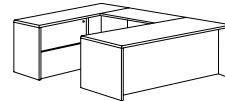

MARQUIS

VENEER COLLECTION 7139

4

RIGHT PENINSULA L DESK

7139-45

W72 D84 H30

Consists of:

- -624 Left Peninsula Top
- -630 Peninsula Top Base
- -824 Return
- -833 File / File Pedestal

ALSO AVAILABLE:

LEFT PENINSULA L DESK

7139-46

W72 D84 H30

Consists of:

- -625 Right Peninsula Top
- -630 Peninsula Top Base
- -824 Return
- -833 File / File Pedestal

RIGHT / LEFT EXECUTIVE U WITH BOW FRONT DESK

7139-5758B

W72 D107 H30

Consists of:

- -822 Desk Shell with Bow Front
- -831 Box / Box / File Pedestal
- -823 Bridge
- -825 Credenza Shell
- -833 File / File Pedestal

Consists of:

- -821 Desk Shell
- -831 Box / Box / File Pedestal
- -823 Bridge
- -825 Credenza Shell
- -833 File / File Pedestal

RIGHT / LEFT EXECUTIVE U DESK

7139-5758

W72 D104 H30

Consists of:

- -821 Desk Shell
- -831 Box / Box / File Pedestal
- -623 Bridge
- -622 Right Pedestal Corner Credenza Shell
- -833 File / File Pedestal

ALSO AVAILABLE:

LEFT EXECUTIVE CORNER U DESK

7139-79

W72 D108 H30

Consists of:

- -821 Desk Shell
- -831 Box / Box / File Pedestal
- -623 Bridge
- -621 Left Pedestal Corner Credenza Shell
- -833 File / File Pedestal

RIGHT EXECUTIVE CORNER U DESK

7139-78

W72 D108 H30

RIGHT / LEFT LATERAL FILE U DESK

7139-537538

W72 D104 H30

Consists of:

- -821 Desk Shell
- -831 Box / Box / File Pedestal
- -823 Bridge
- -825 Credenza Shell
- -835 Lateral File Pedestal

RIGHT / LEFT PERSONAL FILE U DESK

7139-507508

W72 D104 H30

Consists of:

- -821 Desk Shell
- -831 Box / Box File Pedestal
- -823 Bridge
- -825 Credenza Shell
- -838 Personal File Pedestal