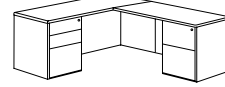

**ALSO AVAILABLE:**  
*66" KNEEHOLE  
CREDENZA*

**7139-19**  
W66 D20 H30

- Consists of:  
-925 Credenza Shell  
-834 Box / Box / File Pedestal  
-833 File / File Pedestal

**RIGHT/LEFT JR. EXECUTIVE  
L DESK**

**7139-2728**  
W66 D78 H30

- Consists of:  
-921 Desk Shell  
-831 Box / Box / File Pedestal  
-824 Return  
-833 File / File Pedestal

**RIGHT / LEFT L DESK**

**7139-1718**  
W66 D66 H30

- Consists of:  
-921 Desk Shell  
-831 Box / Box / File Pedestal  
-324 Return  
-833 File / File Pedestal