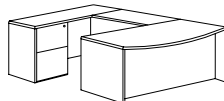

RIGHT / LEFT EXECUTIVE U WITH BOW FRONT DESK

7139-5758B

W72 D107 H30

Consists of:

- -822 Desk Shell with Bow Front
- -831 Box / Box / File Pedestal
- -823 Bridge
- -825 Credenza Shell
- -833 File / File Pedestal