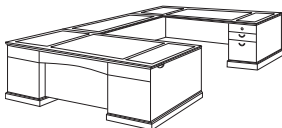

Right Executive "U"	Desks: • Keyboard drawer with a keyboard tray	7302-57 (R)	72	108	30	601	104.0	$ 5964.00
		-570 Left Sgl Ped Desk	72	36	30	290	57.4	2634.00
Left Executive "U"	• Box / box / file drawer • Top box drawer has a pencil tray • Kneehole locking pedestals • File drawer accommodates letter or legal hanging files • Cable grommet in pedestal end	-571 Right Sgl Ped Cred	72	24	30	223	39.8	2323.00
		-59 U Bridge	48	24	30	88	6.8	1007.00
	Credenza: • Box / box / file drawer • Top box drawer is with a pencil tray • File drawer accommodates letter or legal hanging files • Cable grommet in pedestal end and back panel	7302-58 (L)	72	108	30	601	104.0	$ 5964.00
		-580 Right Sgl Ped Desk	72	36	30	290	57.4	2634.00
	Bridge: • Cable grommet in back panel and bridge top	-581 Left Sgl Ped Cred	72	24	30	223	39.8	2323.00
		-59 U Bridge	48	24	30	88	6.8	1007.00