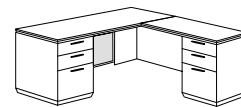

72" RIGHT EXECUTIVE "L" DESK

7020/7021-47 (Fully Assembled)

W72 D84 H30

Consists of:

- -570 Executive Left Single Pedestal Desk
  W72 D36 H30
- -579 Right Single Pedestal Return
  W48 D25 H30

ALSO AVAILABLE:

**72" LEFT EXECUTIVE "L" DESK
7020/7021-48 (Fully Assembled)**

Consists of:

- -580 Executive Right Single Pedestal Desk
- -589 Left Single Pedestal Return

FLAT PACKED

72" RIGHT EXECUTIVE "L" DESK

7020/7021-47FP

Consists of:

- -361 Desk Top, Modesty Panel
- -363 Desk Left Assembled Pedestal
- -5702 Left Desk Support Pedestal
- -5791 Left Return Top, Modesty Panel
- -212 Right Return Assembled Pedestal

FLAT PACKED

72" LEFT EXECUTIVE "L" DESK

7020/7021-48FP

Consists of:

- -361 Desk Top, Modesty Panel
- -362 Desk Right Assembled Pedestal
- -5802 Right Desk Support Pedestal
- -5891 Left Return Top, Modesty Panel
- -213 Left Return Assembled Pedestal

- Box / box / file drawer per pedestal.
- Pencil tray in top box drawers.
- Knee-hole locking pedestals.
- Grommets in top corners.