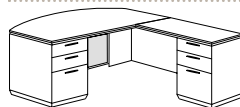

**72" RIGHT EXECUTIVE "L" DESK
WITH BOW FRONT**

7020/7021-47B (Fully Assembled)

W72 D90 H30

Consists of:

- -570B Executive Left Single Pedestal
  Bow Front Desk
  W72 D42 H30
- -579 Right Single Pedestal Return
  W48 D25 H30

ALSO AVAILABLE:

**72" LEFT EXECUTIVE "L" DESK
WITH BOW FRONT**

7020/7021-48B (Fully Assembled)

Consists of:

- -580B Executive Right Single Pedestal
  Bow Front Desk
- -589 Left Single Pedestal Return

FLAT PACKED

**72" RIGHT EXECUTIVE "L" DESK
WITH BOW FRONT**

7020/7021-47BFP

Consists of:

- -371 Bow Front Desk Top, Modesty Panel
- -363 Desk Left Assembled Pedestal
- -5702 Desk Support Pedestal
- -5791 Right Return Top, Modesty Panel
- -212 Right Return Assembled Pedestal