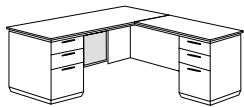

FLAT PACKED

66" KNEEHOLE CREDEZA

7020/7021-19FP

Consists of:

- 191 Credenza Top, Modesty Panel
- 212 Right Assembled Credenza Pedestal
- 213 Left Assembled Credenza Pedestal

- Box / box / file drawer per pedestal.
- Pencil tray in top box drawers.
- Knee-hole locking pedestals.
- Cable accessible.