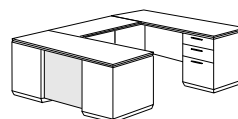

**FLAT PACKED LEFT EXECUTIVE
"U" DESK WITH BOW FRONT**

7020/7021-58BFP

Consists of:

- -371 Bow Front Desk Top, Modesty Panel
- -362 Desk Right Assembled Pedestal
- -5802 Right Desk Support Pedestal
- -211 Credenza Top, Modesty Panel
- -213 Credenza Left Assembled Pedestal
- -2102 Credenza Support Pedestal
- -59 "U" Bridge

DESK & CREDENZA FEATURES:

- Box / box / file per pedestal.
- Pencil tray in top box drawer.
- Knee-hole locking pedestals.
- Grommets in desk top corners & in credenza
  modesty panel.

BRIDGE FEATURES:

- Grommet in modesty panel.

RIGHT EXECUTIVE "U" DESK

7020/7021-57 (Fully Assembled)

W72 D108 H30

Consists of:

- -570 Executive Left Single Pedestal Desk
  W72 D36 H30
- -571 Right Single Pedestal Credenza
  W72 D24 H30
- -59 "U" Bridge
  W48 D24 H30

ALSO AVAILABLE:

LEFT EXECUTIVE "U" DESK

7020/7021-58 (Fully Assembled)

Consists of:

- -580 Executive Right Single Pedestal Desk
- -581 Left Single Pedestal Credenza
- -59 "U" Bridge

FLAT PACKED RIGHT EXECUTIVE
"U" DESK

7020/7021-57FP

Consists of:

- -361 Desk Top, Modesty Panel
- -363 Desk Left Assembled Pedestal
- -5702 Left Desk Support Pedestal
- -211 Credenza Top, Modesty Panel
- -212 Credenza Right Assembled Pedestal
- -2101 Credenza Support Pedestal
- -59 "U" Bridge