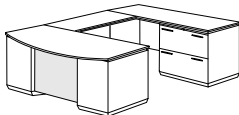

(Executive "U" Desk Continued)

FLAT PACKED LEFT EXECUTIVE "U" DESK

7020/7021-58FP

Consists of:

- -361 Desk Top, Modesty Panel
- -362 Desk Right Assembled Pedestal
- -5802 Right Desk Support Pedestal
- -211 Credenza Top, Modesty Panel
- -213 Credenza Left Assembled Pedestal
- -2102 Credenza Support Pedestal
- -59 "U" Bridge

- Box / box / file drawer per pedestal.
- Pencil tray in top box drawer.
- Knee-hole locking pedestals.
- Grommets in desk top corners.
- Cable grommet in approach panel of credenza.
- Bridge has cable grommet in approach panel.

RIGHT LATERAL FILE "U" DESK WITH BOW FRONT

7020/7021-537B (Fully Assembled)

W72 D114 H30

Consists of:

- -570B Executive Left Single Pedestal Bow Front Desk W72 D42 H30
- -547 Right Lateral File Credenza W72 D24 H30
- -59 "U" Bridge W48 D24 H30

ALSO AVAILABLE:

LEFT LATERAL FILE "U" DESK WITH BOW FRONT

7020/7021-538B (Fully Assembled)

Consists of:

- -580B Executive Right Single Pedestal Desk
- -548 Left Single Lateral File Credenza
- -59 "U" Bridge

FLAT PACKED RIGHT LATERAL FILE "U" DESK WITH BOW FRONT

7020/7021-537BFP

Consists of:

- -371 Bow Front Desk Top, Modesty Panel
- -363 Desk Left Assembled Pedestal
- -5702 Left Desk Support Pedestal
- -5401 Credenza Top, Modesty Panel
- -5472 Lateral File Credenza Assembled Pedestal
- -2101 Credenza Support Pedestal
- -59 "U" Bridge

FLAT PACKED LEFT LATERAL FILE "U" DESK WITH BOW FRONT

70207021-538BFP

Consists of:

- -371 Bow Front Desk Top, Modesty Panel
- -362 Desk Right Assembled Pedestal
- -5802 Right Desk Support Pedestal
- -5401 Credenza Top, Modesty Panel
- -5472 Lateral File Credenza Assembled Pedestal
- -2102 Credenza Support Pedestal
- -59 "U" Bridge

DESK FEATURES:

- Box / box / file pedestal.
- Pencil tray in top box drawer.
- Knee-hole locking pedestal.
- Grommet in top corners.

CREDENZA FEATURES:

- Two lateral file drawer pedestal.
- Central locking pedestal.

BRIDGE FEATURES:

- Grommet in modesty panel.