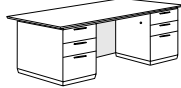

72" EXECUTIVE DESK
7020/7021-36 (Fully Assembled)
W72 D36 H30

ALSO AVAILABLE:
66" EXECUTIVE DESK
7020/7021-30 (Fully Assembled)
W66 D30 H30

FLAT PACKED
72" EXECUTIVE DESK
7020/7021-36FP

Consists of:
-361 Desk Top,
Modesty Panel
-362 Right Assembled
Desk Pedestal
-363 Left Assembled
Desk Pedestal

(Executive Desks Continued)

FLAT PACKED
66" EXECUTIVE DESK

7020/7021-30FP

Consists of:
-301 Desk Top, Modesty Panel
-302 Right Assembled Desk Pedestal
-303 Left Assembled Desk Pedestal

- Box / box / file drawer per pedestal.
- Pencil tray in top box drawers.
- Knee-hole locking pedestals.
- Grommets in top corners.