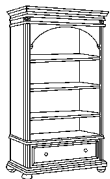

FOUR DOOR BARRISTER BOOKCASE

7480-06

W42 D16 H72

- Four barrister style compartments.

LATERAL FILE BOOKCASE

7480-08

W39.5 D19 H78

- File drawer accommodates letter or legal hanging files.
- Three adjustable shelves.
- Canister light.
- Semi-finished top permits additional storage.