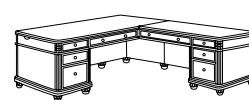

RIGHT COMPUTER "L" DESK

7480-48A
W66 D76 H30
-480 Left Single Pedestal Desk
W66 D28 H30
-489 Right Single Pedestal Return
W48 D22 H30

ALSO AVAILABLE:
LEFT COMPUTER "L" DESK
7480-49

-490 Right Single Pedestal Desk
-499 Left Single Pedestal Return

DESK FEATURES:

- Drop-front / pull-out keyboard drawer.
- Felt-lined box drawer.
- Tower computer cabinet with pull-out CD storage rack.
- Finished back.

RETURN FEATURES:

- Felt-lined center drawer with pencil tray.
- Felt-lined box drawer with a pencil tray / box drawer with adjustable wood dividers / locking file drawer.
- Finished back.