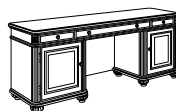

EXECUTIVE DESK

7480-34A
W67.25 D32.25 H30

- Felt-lined center drawer with pencil tray.
- Felt-lined box drawer with adjustable dividers / file drawer per pedestal.
- Kneehole lock secures middle box and file drawer in each pedestal.
- Minor assembly required.

KNEEHOLE CREDENZA

7480-21
W72 D24 H30

- Center drawer with hinged drop-front can function as a conventional drawer or keyboard drawer.
- Felt-lined box drawer / box drawer with adjustable dividers / file drawer per pedestal.
- Kneehole lock secures middle box and file drawer in each pedestal.
- Minor assembly required.