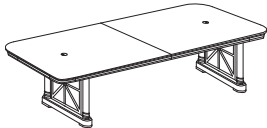

10' Rectangular Conference Table		7684-120	120	44	30	324	25.1	$ 2492.00
		-015 Top (2 pc)	120	44	4.5	255	17.8	1717.00
		-001A Slab End Bases (set)	69			69	7.3	775.00