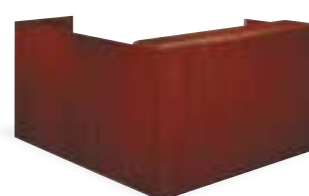

- Box with pencil tray / box with a removable divider / file drawer per pedestal.
- Cable accessible.

VERTICAL LETTER TRAY ORGANIZER
7009-531
W15 D11 H10.5

- Four fixed dividers / shelves.
- For use with Reception Risers.

HORIZONTAL LETTER TRAY ORGANIZER
7009-532
W11 D15 H10.5

- Four fixed dividers / shelves.
- For use with Reception Risers.