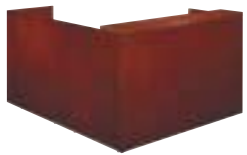

RECEPTION DESK & OCCASIONAL TABLE

COLLECTIONS

RECEPTION DESK & OCCASIONAL TABLE

COLLECTIONS

TRADITIONAL VENEER

KESWICK 7990

**RIGHT L
RECEPTION DESK
7990-66**
W72 D84 H44

Consists of:
-507 Left Single Pedestal Desk, W72 D36 D30
-579 Right Single Pedestal Return, W48 D24 H30
-524 Desk Riser, W71.5 D12 H14
-525 Return Riser, W72 D12 H14