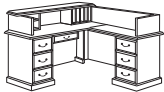

Right Reception "L"	Desk: • Box / locking file drawer	7462-66 (R)	66	78	44	423	80.7	$ 3718.00
		-480 Left Single Ped Desk	66	30	30	196	39.1	1334.00
Left Reception "L"	• Center drawer	-579 Right Sgl Ped Return	48	24	30	130	23.1	1314.00
		-60 Privacy Hutch	66	12	14	97	18.5	1070.00
	Return: • Box / locking file drawer • Cable accessible	7462-67 (L)	66	78	44	423	80.7	$ 3718.00
		-490 Right Single Ped Desk	66	30	30	196	39.1	1334.00
		-589 Left Sgl Ped Return	48	24	30	130	23.1	1314.00
		-60 Privacy Hutch	66	12	14	97	18.5	1070.00
			48	12	13