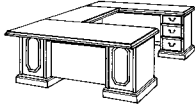

A N D O V E R

LAMINATE COLLECTION 7462

5

RIGHT EXECUTIVE "U" DESK

7462-78

W72 D107 H28.75

Consists of:

- -570 Left Single Pedestal Desk
  W72 D36 H28.75
- -571 Right Single Pedestal Credenza
  W72 D21 H28.75
- -59 "U" Bridge
  W50 D24 H28.75

ALSO AVAILABLE:

LEFT EXECUTIVE "U"

7462-79

W72 D107 H28.75

Consists of:

- -580 Right Single Pedestal Desk
- -581 Left Single Pedestal Credenza
- -59 "U" Bridge

- Box/locking file drawer per pedestal.
- Center drawer on the single pedestal desk.
- Cable access provided on the single pedestal credenzas and the bridge.