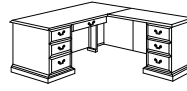

72" RIGHT EXECUTIVE "L" DESK
7462-37

W72 D84 H28.75

Consists of:

- -570 Left Single Pedestal Desk
- W72 D36 H28.75
- -579 Right Single Pedestal Return
- W48 D24 H28.75

ALSO AVAILABLE:

72" LEFT EXECUTIVE "L" DESK

7462-38
W72 D84 H28.75

Consists of:

- -580 Right Single Pedestal Desk
- -589 Left Single Pedestal Return

66" RIGHT EXECUTIVE "L" DESK
7462-48

W66 D78 H28.75

Consists of:

- -480 Left Single Pedestal Desk
- W66 D30 H28.75
- -579 Right Single Pedestal Return
- W48 D24 H28.75

ALSO AVAILABLE:

66" LEFT EXECUTIVE "L" DESK

7462-49
W66 D78 H28.75

Consists of:

- -490 Right Single Pedestal Desk
- -589 Left Single Pedestal Return

- Box/locking file drawer per pedestal.
- Center drawer on the single pedestal desks.
- Cable access provided on the returns.