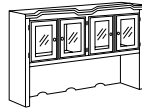

ALSO AVAILABLE:
OVERHEAD STORAGE
7462-61
W66 D14 H46

- Two adjustable shelves.
- Two stationary shelves.
- Cable accessible.
- 20" vertical clearance for monitor.
- Use -44 on -21 and -22 credenzas.
- Use -61 on -571 and -581 credenzas.

OVERHEAD STORAGE
7462-62
W66 D13 H46

- Two cabinets, each with an adjustable shelf.
- Cable accessible back panel.
- 20" vertical clearance.