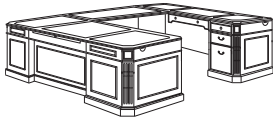

Right Executive "U"	Desks: • Center / keyboard drawer with drop-front / box with pencil tray / box / file drawer • Knee-hole locking pedestal • End panel cable grommet • Pull-out writing board on approach panel	7376-57 (R)	72	108	30	640	102.4	$ 5785.00
		-570 Exec L Sgl Ped Desk	72	36	30	333	58.1	2607.00
Left Executive "U"	• Pull-out writing board / box with pencil tray / box / file drawer • Knee-hole locking pedestal • End panel cable grommet • Pull-out writing board on approach panel	-571 Exec R Sgl Ped Cred	72	24	30	235	39.8	2171.00
		-59 U Bridge	48	24	30	72	4.5	1007.00
		7376-58 (L)	72	108	30	640	102.4	$ 5785.00
	Credenzas: • Center, felt-lined drawer with pencil tray • Pull-out writing board / box with pencil tray / box / file drawer • Knee-hole locking pedestal • End panel cable grommet	-580 Exec R Sgl Ped Desk	72	36	30	333	58.1	2607.00
		-581 Exec L Sgl Ped Cred	72	24	30	235	39.8	2171.00
		-59 U Bridge	48	24	30	72	4.5	1007.00
	Bridge: • Cable grommet in modesty panel